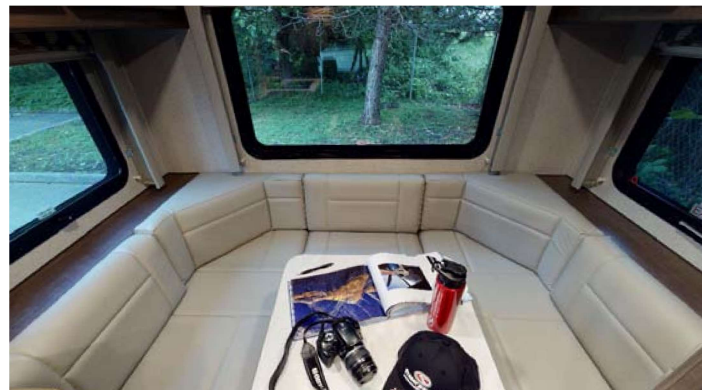

C-SMALL MOTORHOME

Click to visit our website for more multimedia and vehicle details.